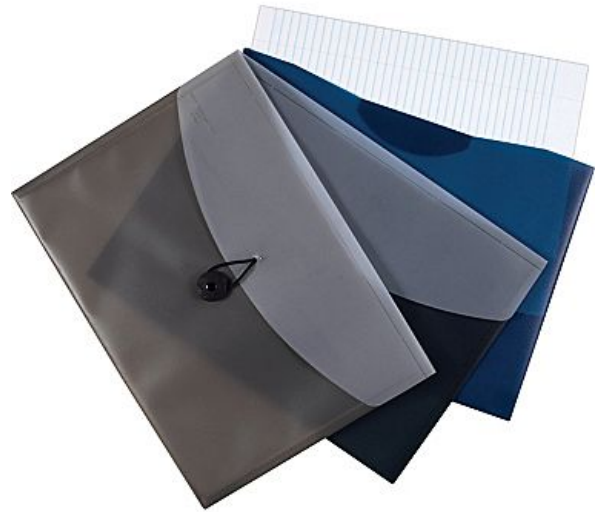

Sample re-sealable Envelopes

- Examples of “re-sealable” closures include Velcro, string, zipper, clip, clasp – not glue or self-stick surface as on a regular envelope
- May be available at: University of Toronto Bookstore, office supply stores (such as Staples), department stores (such as Walmart), or dollar stores (such as Dollarama)
- Ensure the envelope is Letter size – **not** Legal.

2-Pocket Project File Storage

Zipper Bag, Letter Size

4-Pocket Project Files

Top-Loading Poly Envelopes

Expanding Files

Two File Pocket Envelope

Backpack Expanding Folder

Open End Recycled Envelopes with Button and String Closure, 9" x 12", Brown Kraft, 25/Pack

Expansion wallet with Velcro

Examples of envelopes that are NOT re-sealable