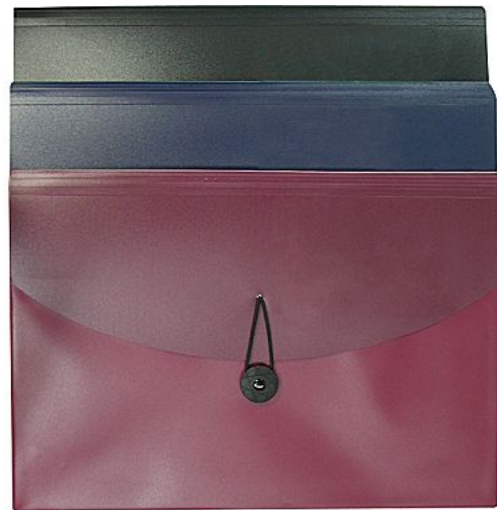

Sample re-sealable Envelopes

- Examples of “re-sealable” closures include Velcro, string, zipper, clip, clasp – not glue or self-stick surface as on a regular envelope
- May be available at: University of Toronto Bookstore, office supply stores (such as Staples), department stores (such as Walmart), or dollar stores (such as Dollarama)
- Ensure the envelope is Letter size – **not** Legal.

2-Pocket Project File Storage

Zipper Bag, Letter Size

4-Pocket Project Files

Top-Loading Poly Envelopes

Expanding Files

Two File Pocket Envelope

Backpack Expanding Folder

Open End Recycled Envelopes with Button and String Closure, 9" x 12", Brown Kraft, 25/Pack

Expansion wallet with Velcro

Examples of envelopes that are NOT re-sealable