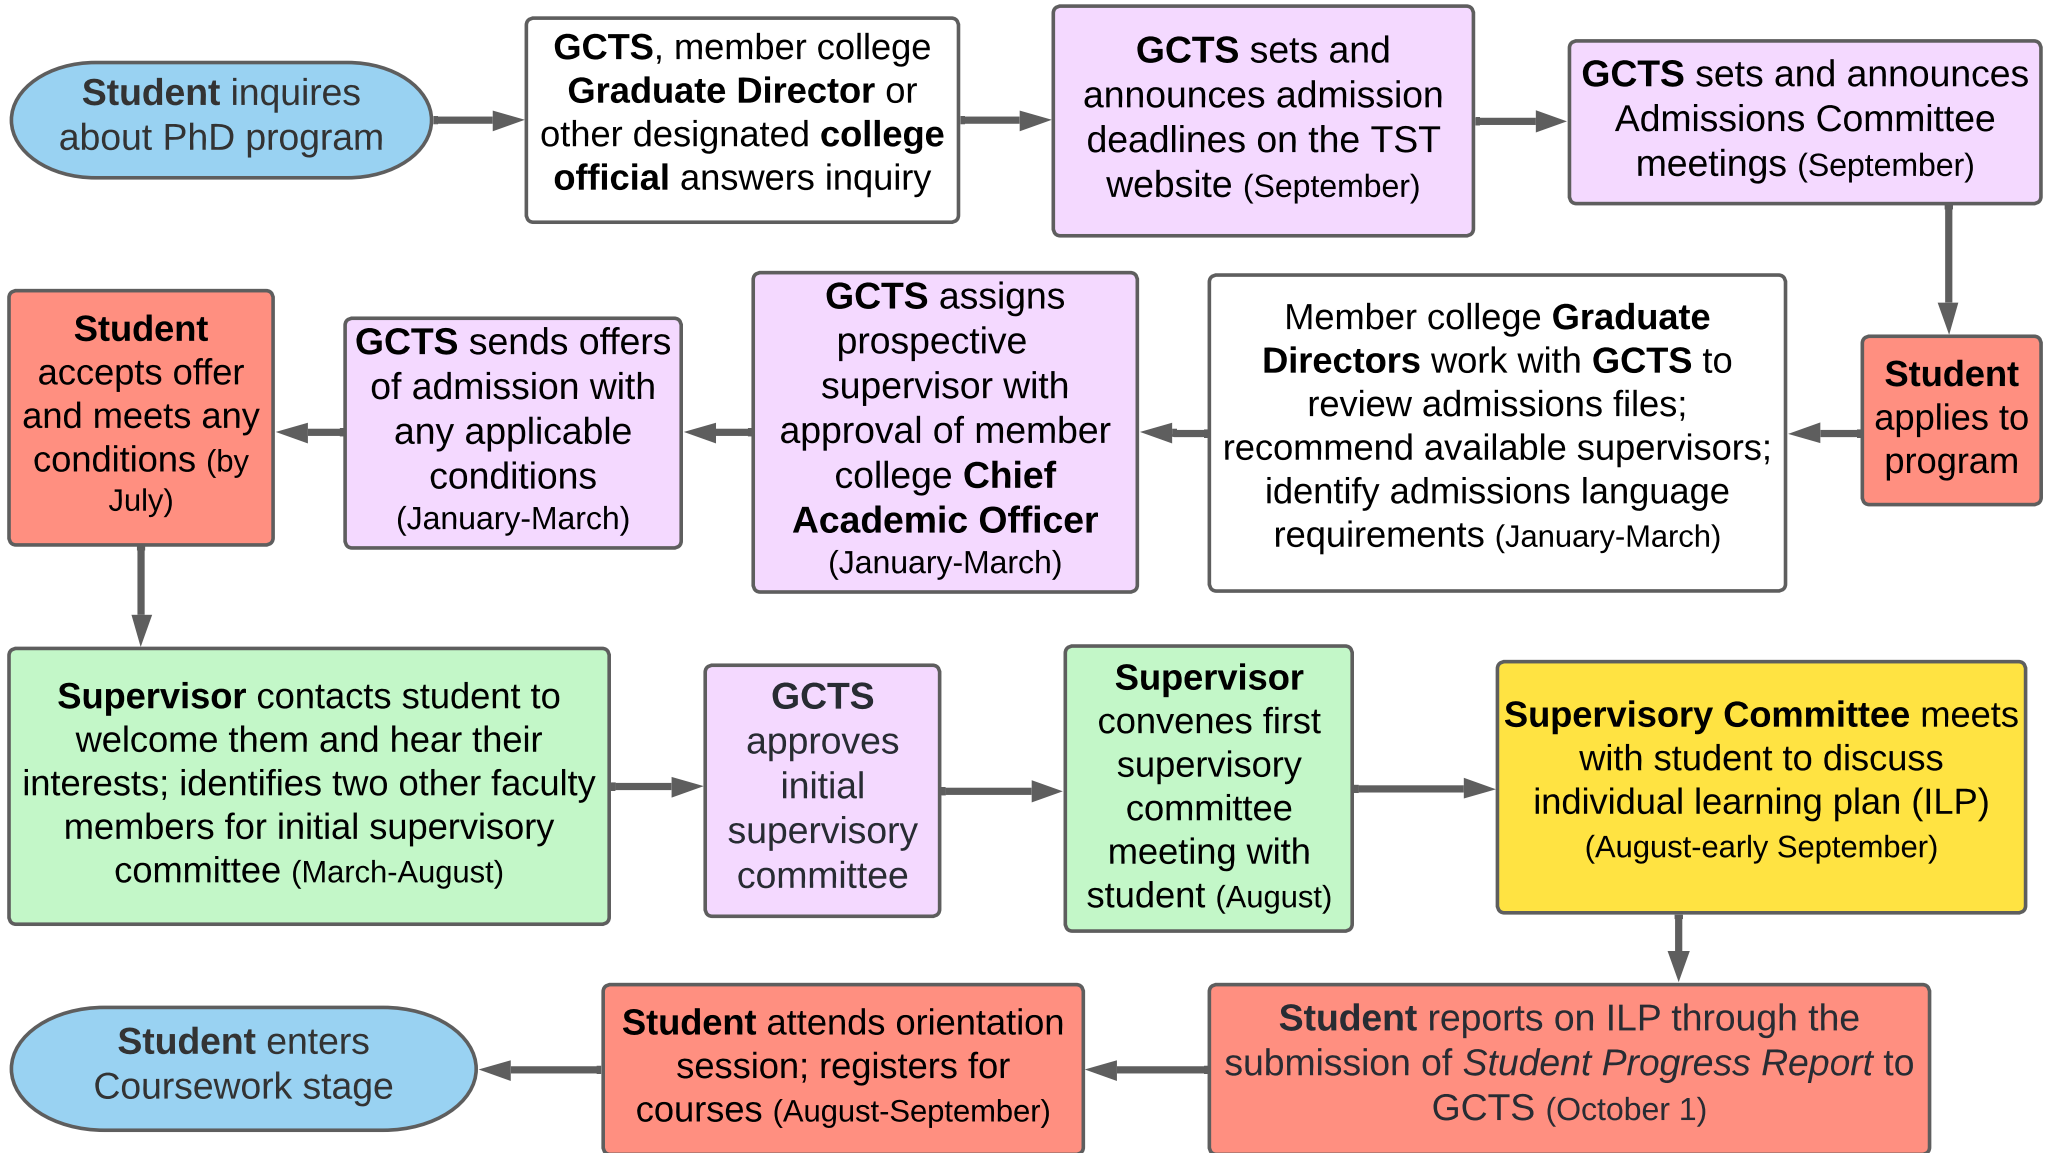

PhD Chart 1: Inquiry through Registration Process

GCTS: Graduate Centre for Theological Studies; **ILP:** Individual Learning Plan