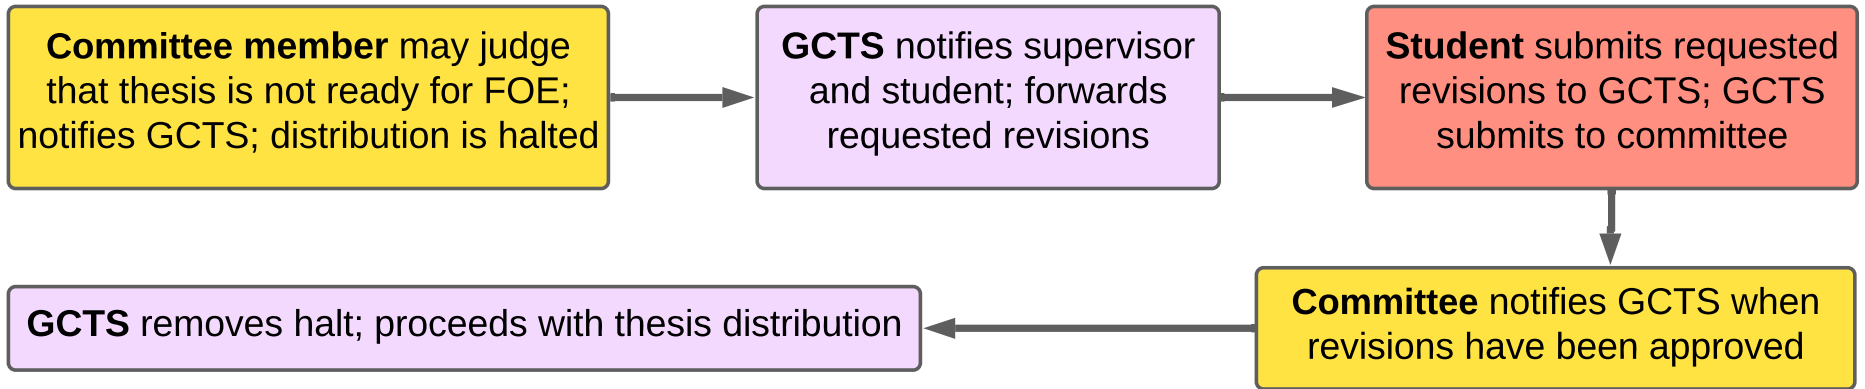

PhD / DMin Chart 8b: Halts and Failure

Thesis Halt

Failure at End of any Component

Ex: Examination; *FOE:* Final Oral Examination; *GCTS:* Graduate Centre for Theological Studies; *GD:* Graduate Director; *LOA:* Leave of Absence