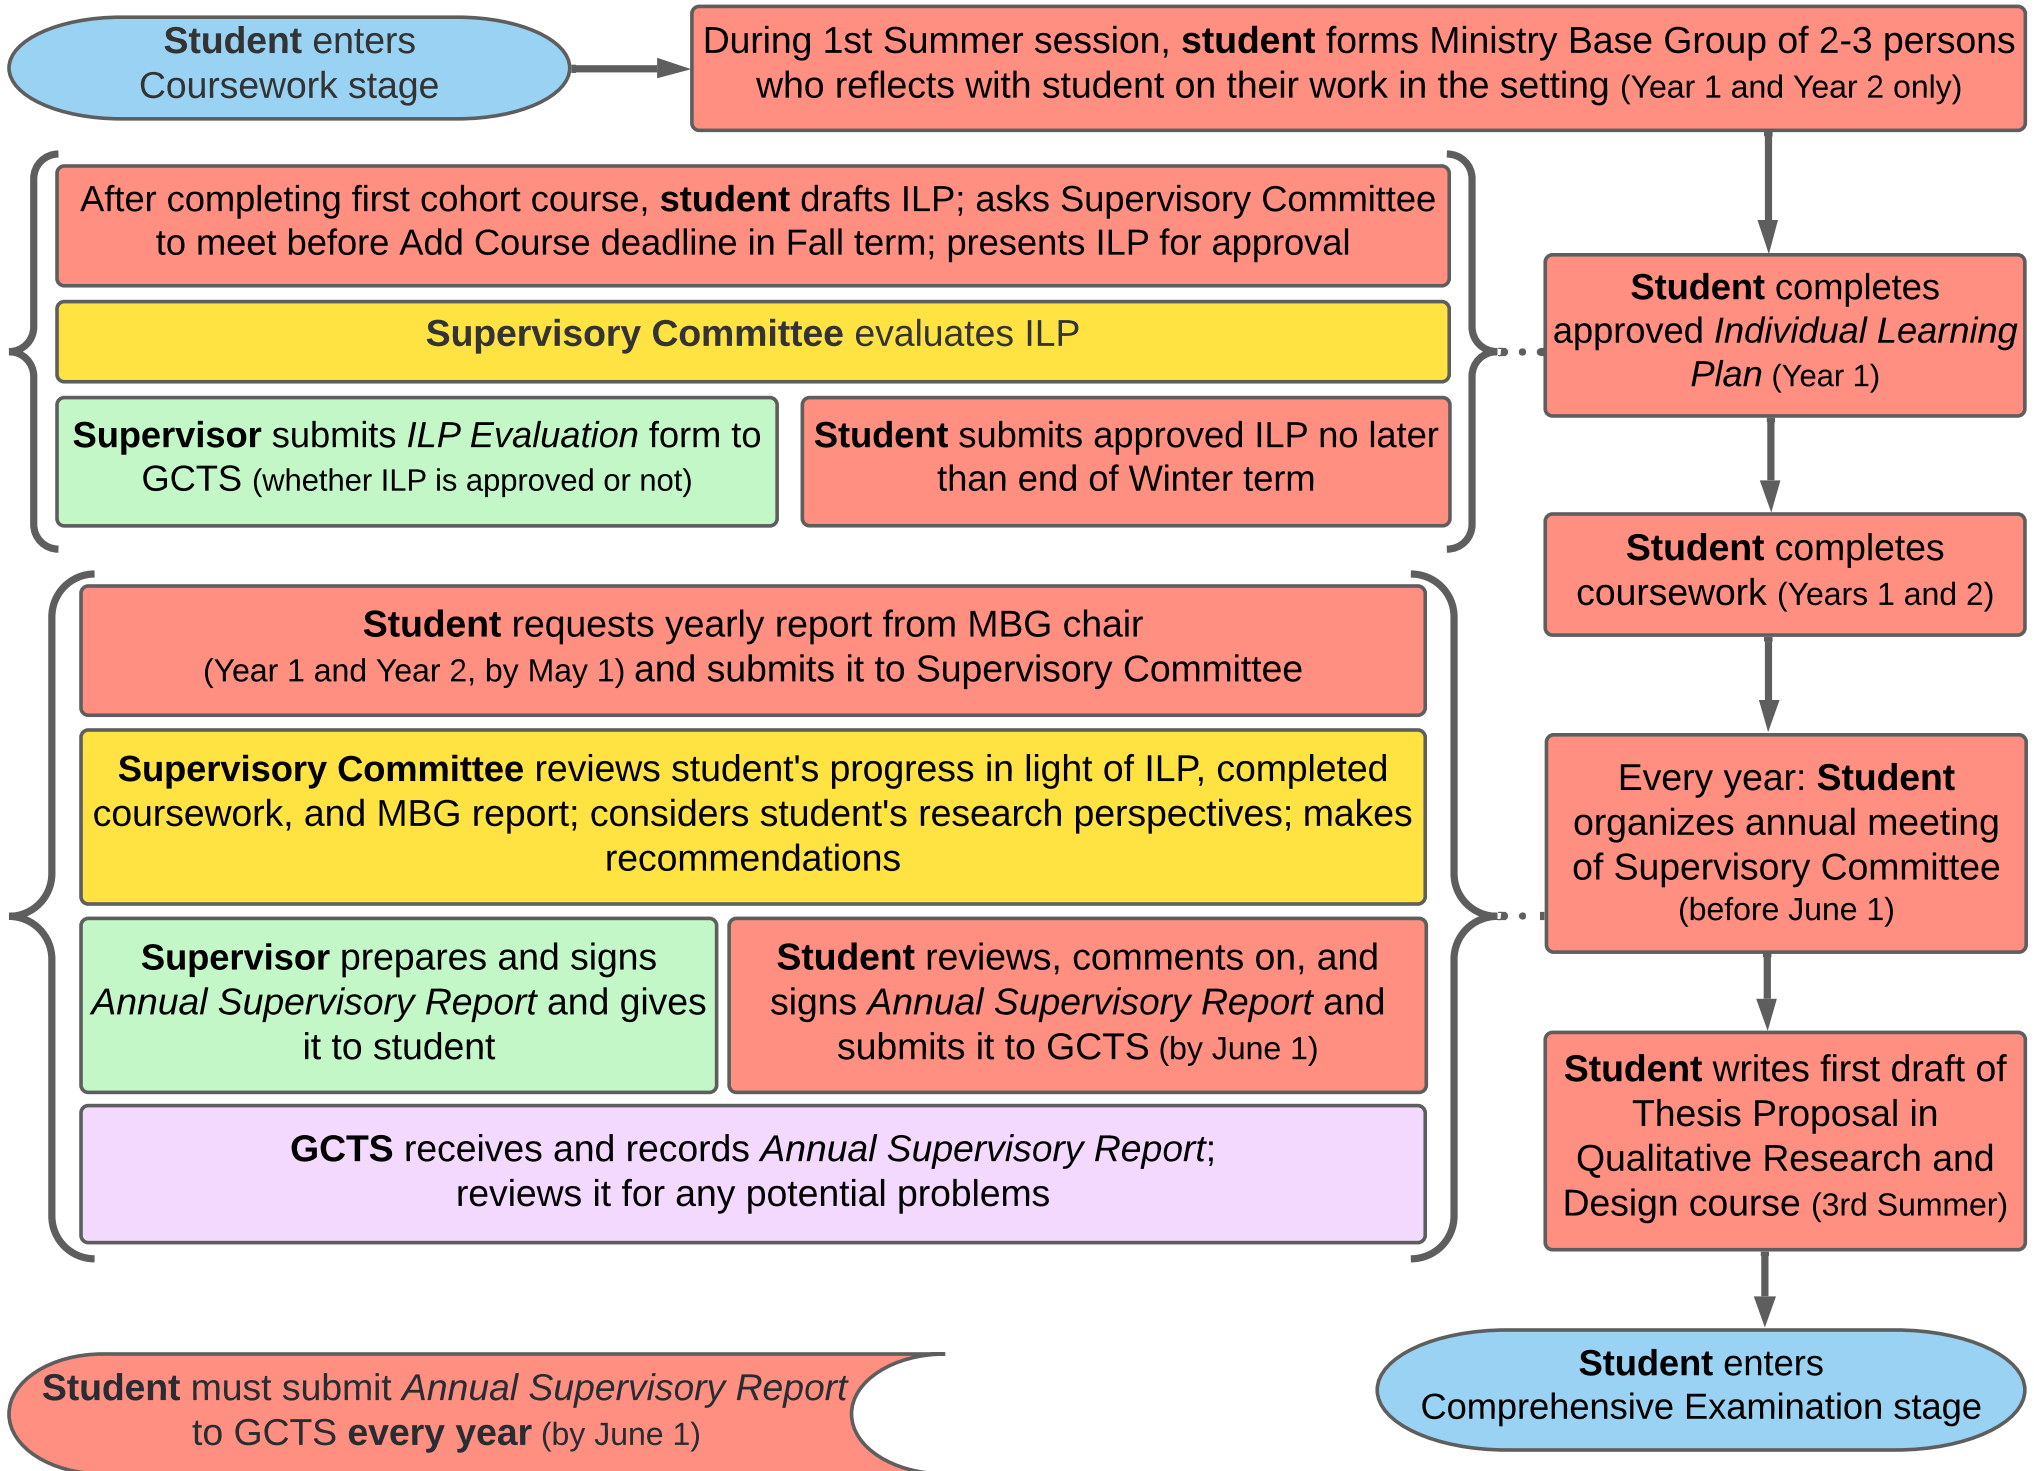

DMin Chart 2: Coursework Process

GCTS: Graduate Centre for Theological Studies; **ILP:** Individual Learning Plan; **MBG:** Ministry Base Group