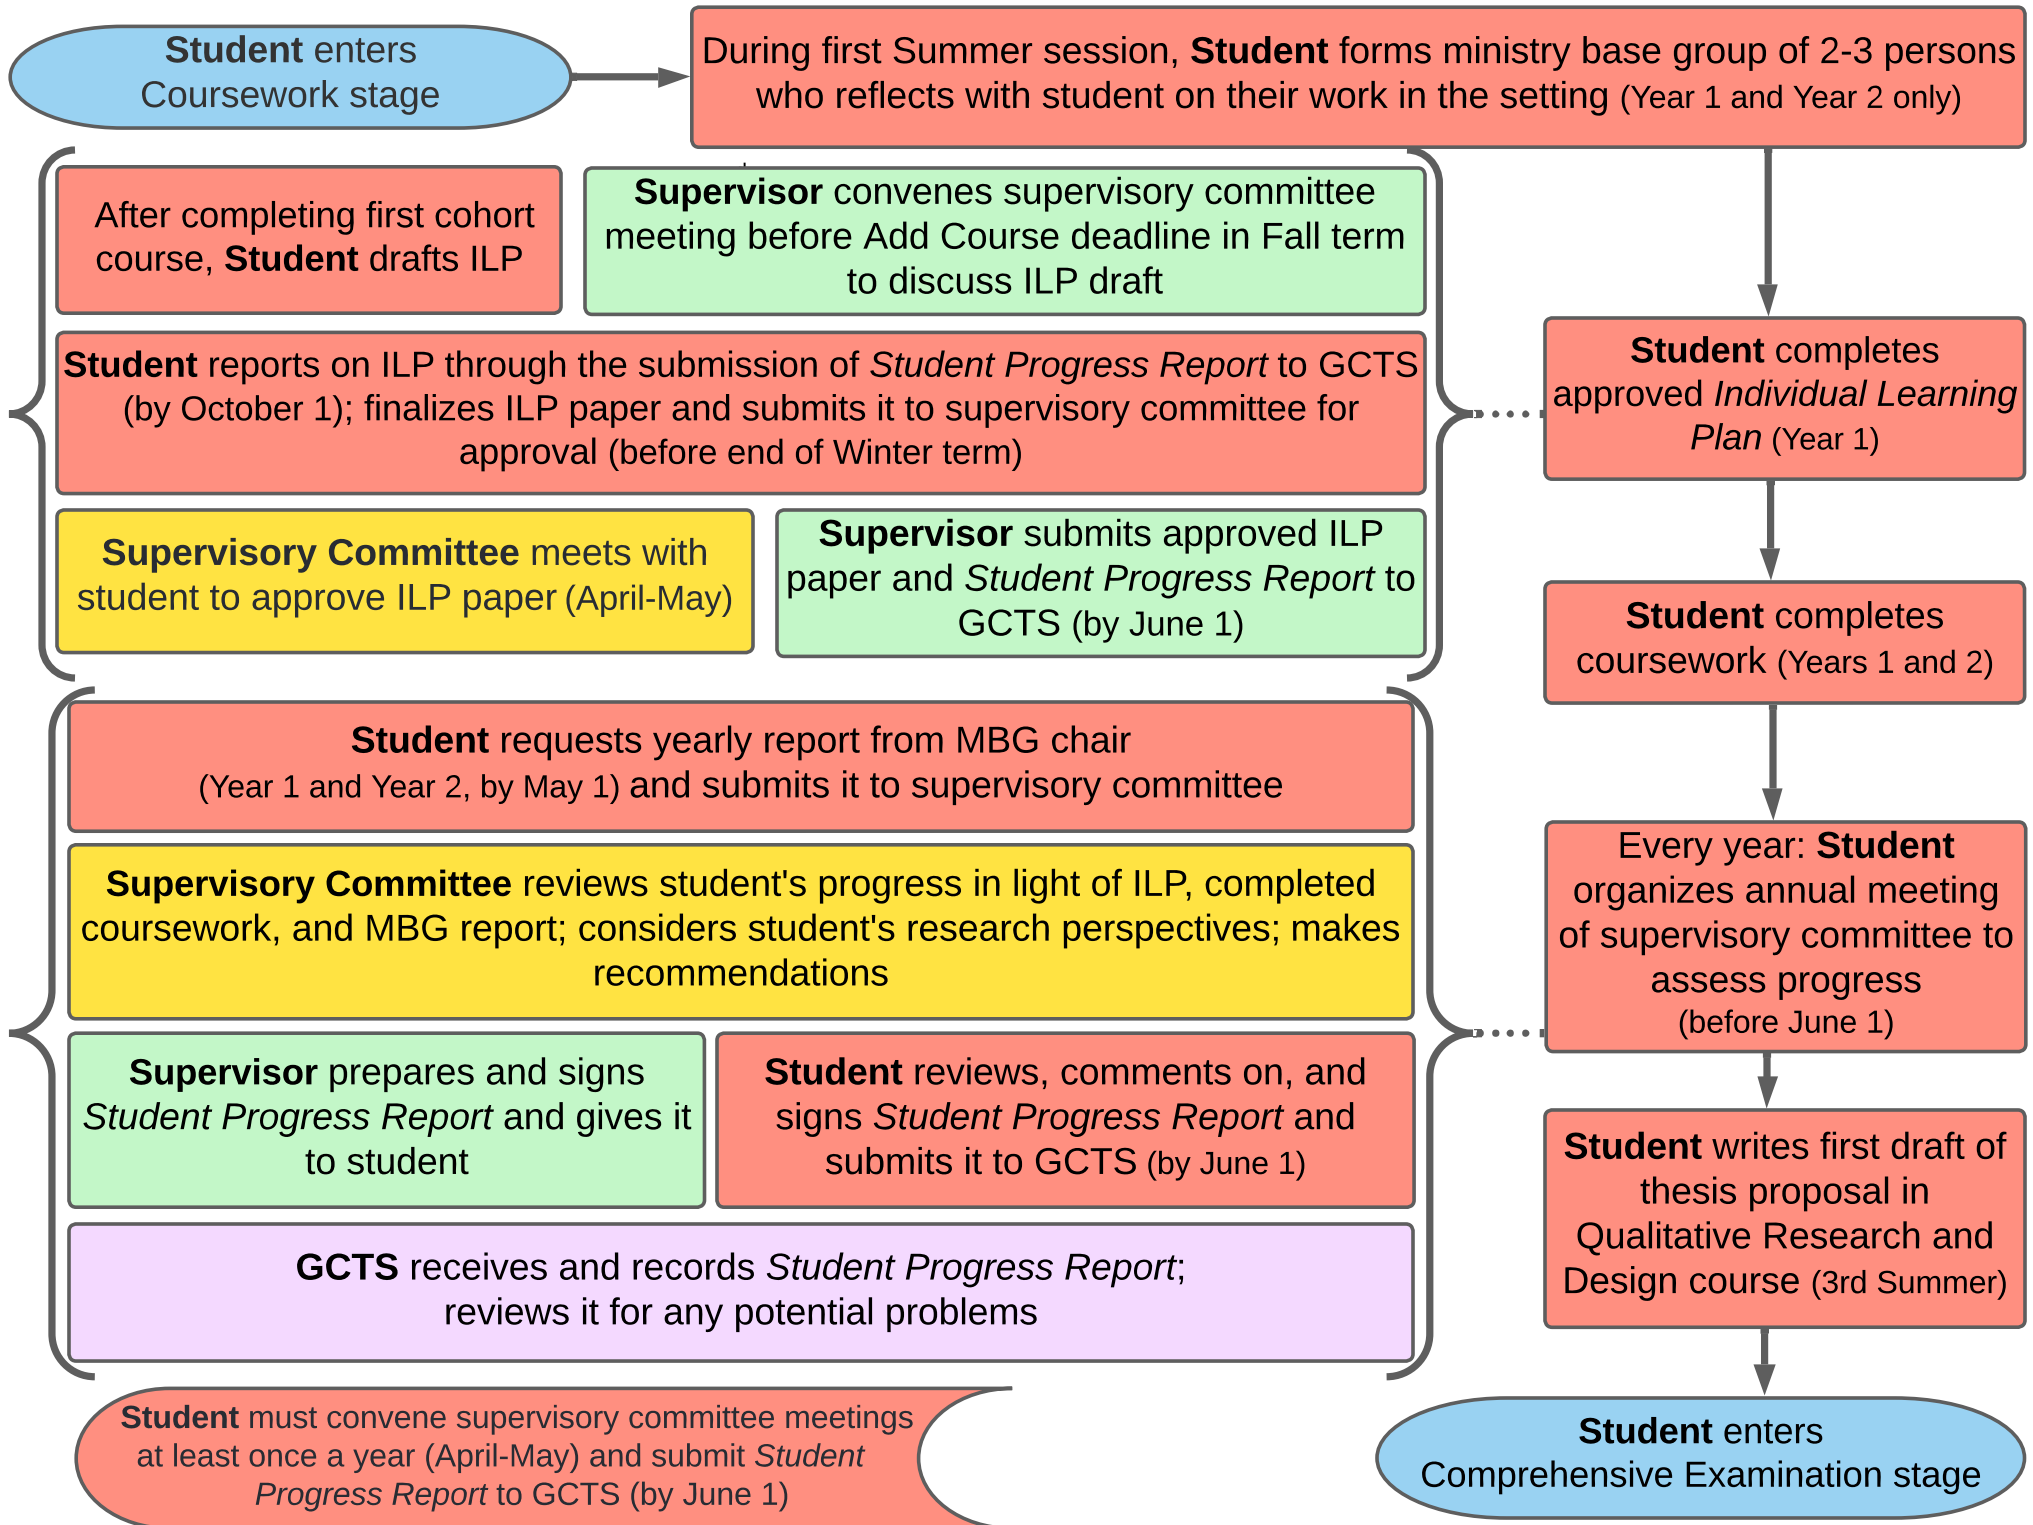

DMin Chart 2: Coursework Process

GCTS: Graduate Centre for Theological Studies; **ILP:** Individual Learning Plan; **MBG:** Ministry Base Group