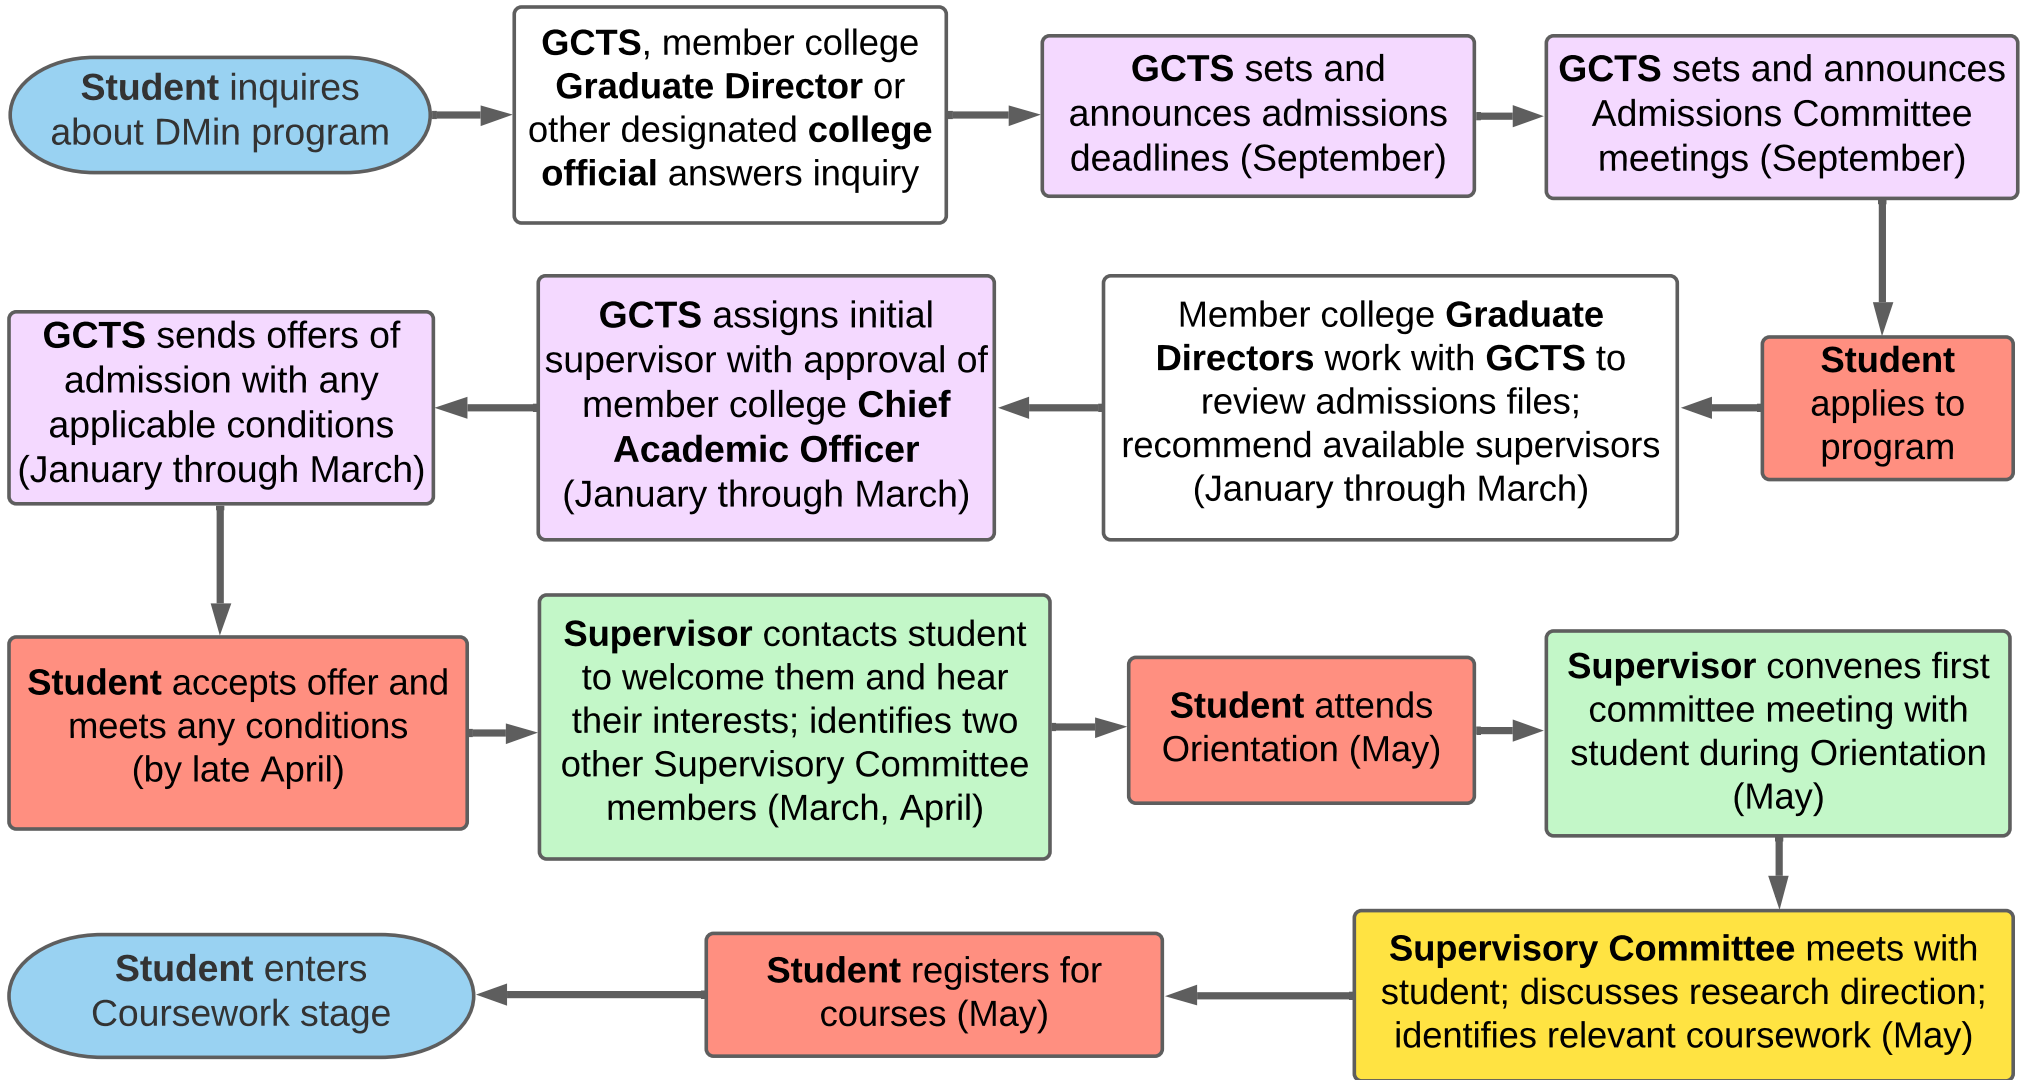

DMin Chart 1: Inquiry through Registration Process

GCTS: Graduate Centre for Theological Studies