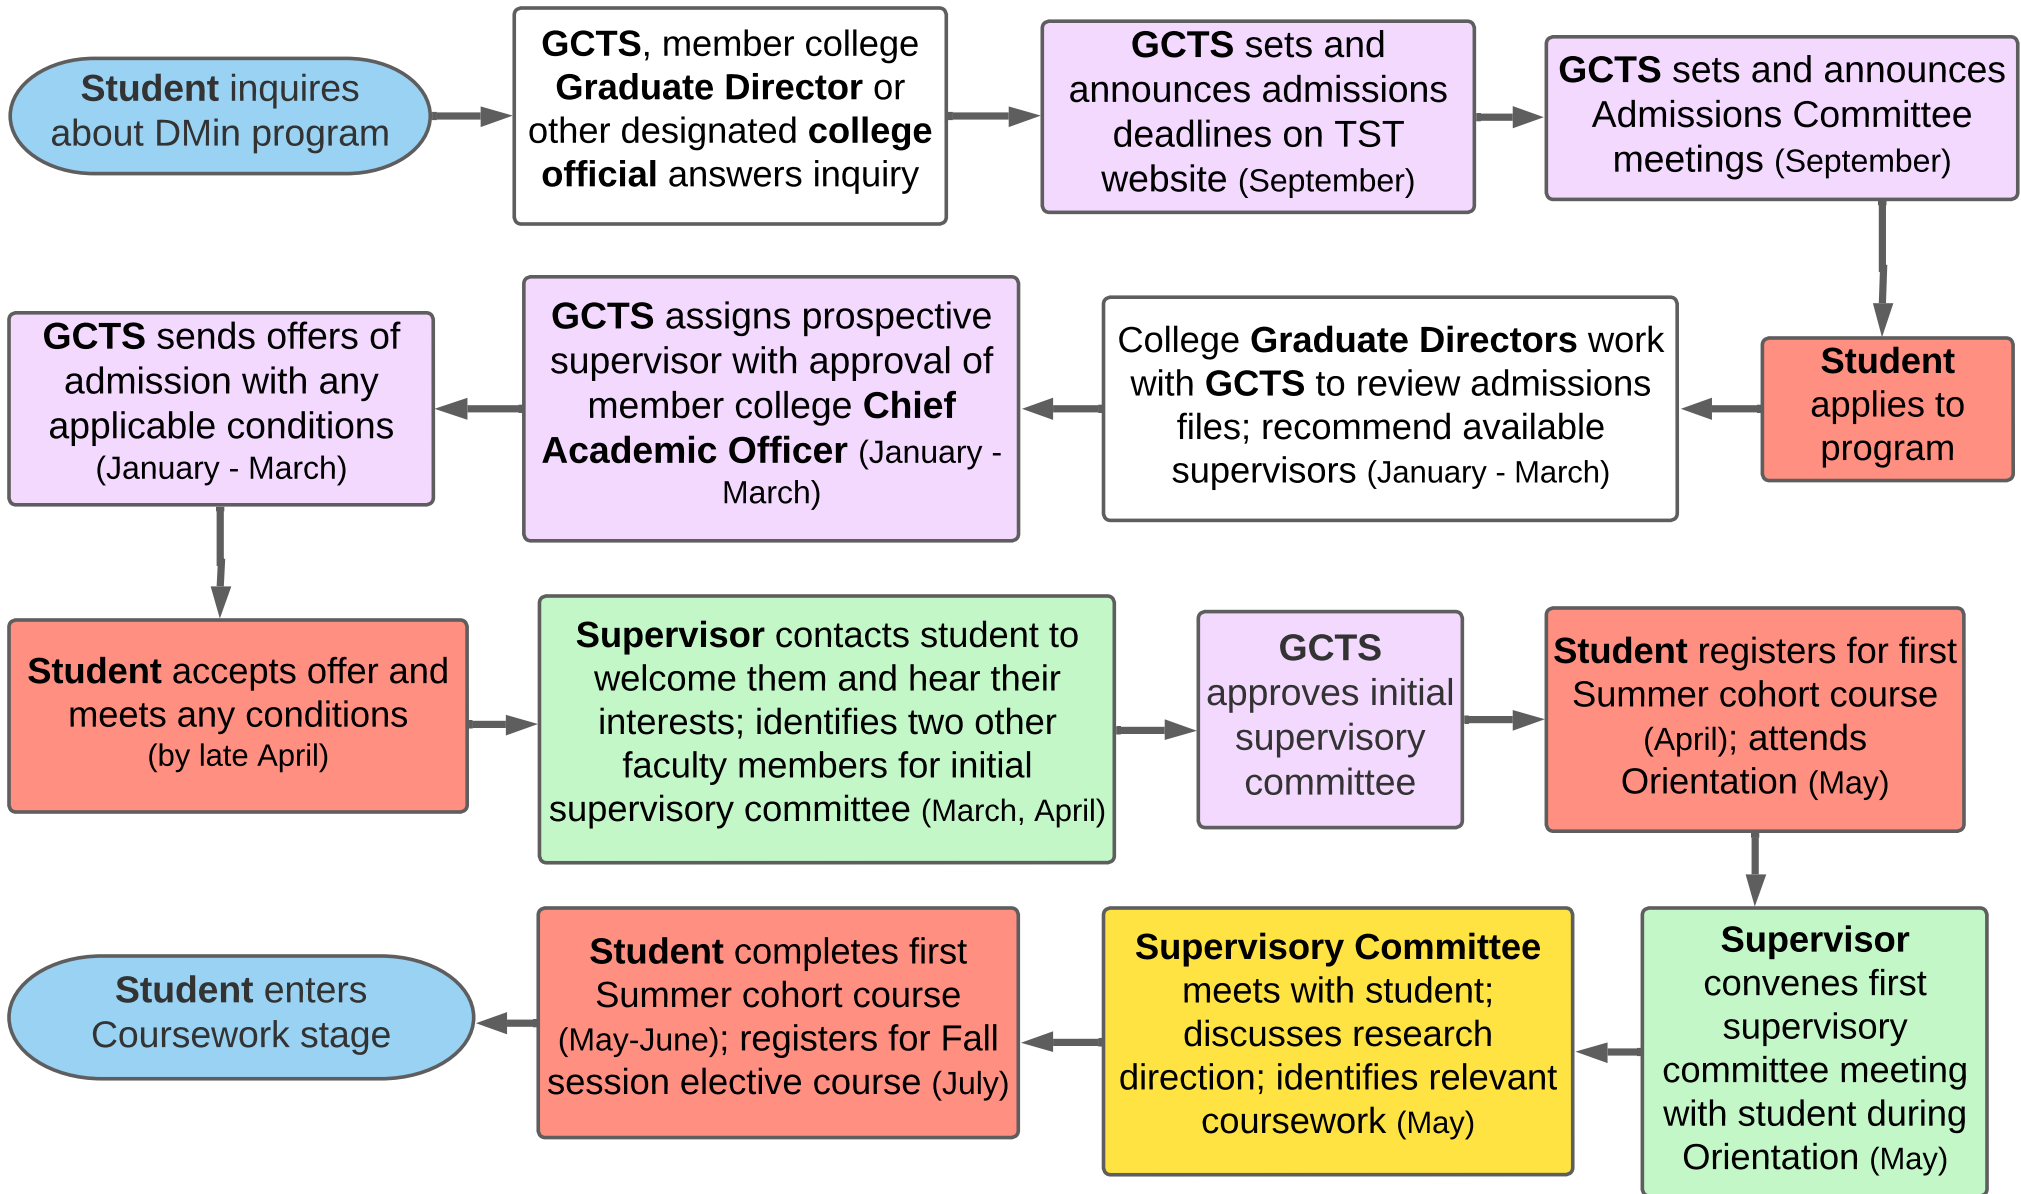

DMin Chart 1: Inquiry through Registration Process

GCTS: Graduate Centre for Theological Studies